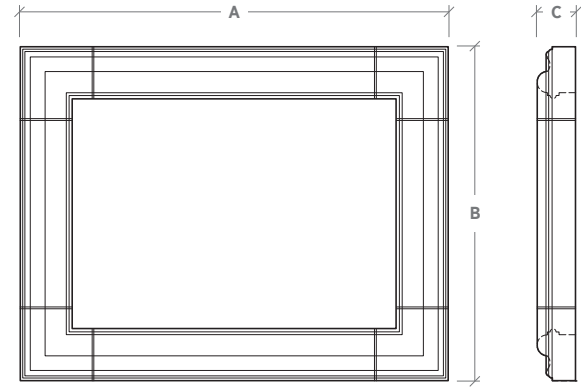

The Varian is a sculptural element subtly defined by sharp lines and clear sense of refined balance.

A: Overall Width      B: Overall Height      C: Overall Depth

Mantel Specifications			
	A	B	C
Large	63-3/4"	49-3/4"	5-3/4"

**NOTE:** The dimensions above are not specific to your order and may differ due to finish selections. Upon purchase a formal drawing will be provided reflecting your site conditions.

Fits Firebox Size				
36"	42"	48"	54"	60"
✓	✓	✓		